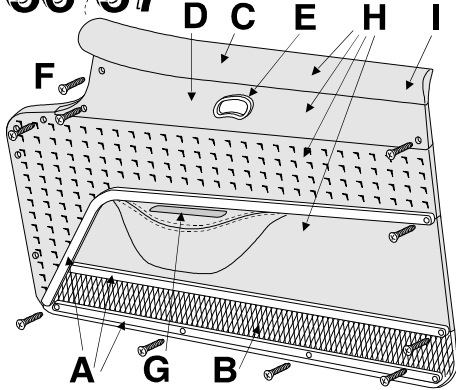

53-55 Door Panels

Includes Vinyl & Upper Door Rail Covers.

53-55 Red with White Stitch Pair	1469101	369.50
54-55 Beige with White Stitch Pair	1469102	369.50
55 Harvest Gold with Green Stitch Pair	1469103	369.50
55 Ivory with Red Stitch Pair	1469104	369.50

56-57 "Waffle" Door Panels

56-57 Door Panel Parts

Door Panel Card Board Backing Pair	1468508	33.75
A Chrome Trim Strip 6 Piece Set	1468514	209.50
B Decorative Sheet Metal Trim Panel Pair	1468517	229.50
C Upper Metal Rails with Pads but without Waffle vinyl covering. Pair	1468505	219.00
D Door Release Knob Opening Center Metal Trim Panels Pair	1468504	167.00
E Door Release Decorative Trim Bezel Stainless. 2 reqd.	1045014	12.50
Door Panel Mount Hardware	Does 1 car.	
F 26 Piece Trim Screw Kit	1468509	5.50
26 Piece Trim Washer Kit	1468510	4.50
56-57 Arm Rest Parts		
G Arm Rest Insert Cups Pair	1468511	48.00
Card Board Armrest Overlays Pair	1468503	26.00
Arm Rest Metal Bases Pair	1468513	149.50
Arm Rest Foam Cushion Pads Pair	1468512	57.75

56-57

H 56-57 Lower Door Panels

Include the Vinyl for upper rail, waffle boot & armrest. These require the reuse of your upper rails, sheet metal, trim strips, armrest parts, foam padding & cardboard. **O/S.**
56-57 Red Waffle Pair 1469096 177.50
56-57 Beige Waffle Pair 1469097 177.50

I 56-57 Upper Covered Rails

Includes upper rail with padding & Vinyl covering.
56-57 Red Upper Rails Pair 1469112 272.50
56-57 Beige Upper Rails Pair 1469113 272.50

56-57 Mounted Lower Panels

Includes mounted lower door panels with embossed lower waffle & armrest Vinyl plus upper rail covers. **O/S.**
56-57 Red Waffle Pair 1469098 529.00
56-57 Beige Waffle Pair 1469099 529.00
Mounted with Chrome Trim Strips & Sheet Metal Trim. **O/S.**
56-57 Red Waffle Pair 1469084 759.00
56-57 Beige Waffle Pair 1469085 759.00

56-57 Deluxe Door Panels

These are ready to mount on your car and include Vinyl covered upper rails, center trim panel with all the chrome trim strips, sheet metal, arm rest cups and door release bezels installed. **UPS Oversize = O/S.**
56-57 Red Waffle Pair 1469080 1125.00
56-57 Beige Waffle Pair 1469081 1125.00

58 "Pebble Grain" Door Panels

J 58 Upper Metal Supports Only

Do not include the foam pad or Vinyl. Pair 1468441 149.00

K 58 Upper Covered Support

These upper steel supports include foam padding and a pebble grain Vinyl cover. Pair 239.00

L 58 Lower Door Panels

These includes a die cut moisture resistant cardboard backing with all the Vinyl covering for the upper panel metal support & armrest covers. Pair **UPS O/S.** 349.00

58 Trimmed Lower Panels

As the above lower door panels with pre installed upper metal supports. Pair **UPS O/S.** 497.00

INTERIOR PACKAGES
page 17