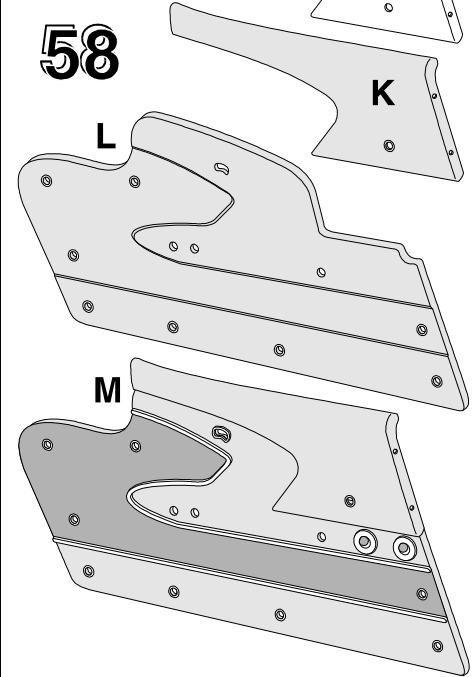

56-57 Deluxe Door Panels

These are ready to mount on your car and include Vinyl covered upper rails, center trim panel with all the chrome trim strips, sheet metal, arm rest cups and door release bezels installed. **UPS Oversize = O/S.**
 56-57 Red Waffle Pair 1469080 1125.00
 56-57 Beige Waffle Pair 1469081 1125.00

58 "Pebble Grain" Door Panels

J 58 Upper Metal Supports Only

Do not include the foam pad or Vinyl. Pair 1468441 149.00

K 58 Upper Covered Support

These upper steel supports include foam padding and a pebble grain Vinyl cover. Pair 239.00

L 58 Lower Door Panels

These includes a die cut moisture resistant cardboard backing with all the Vinyl covering for the upper panel metal support & armrest covers. Pair **UPS O/S.** 349.00

58 Trimmed Lower Panels

As the above lower door panels with pre installed upper metal supports. Pair **UPS O/S.** 497.00

INTERIOR PACKAGES
page 17

M 58 Deluxe Door Panels

These are ready to mount on your car. They include the above Vinyl covered lower door panels plus upper metal supports with padding with the Vinyl trim, all sheet metal trim, chrome "S" trim, door release bezels and red reflectors installed. Includes arm rest Vinyl covers. Pair **UPS Oversize = O/S.** 1089.00