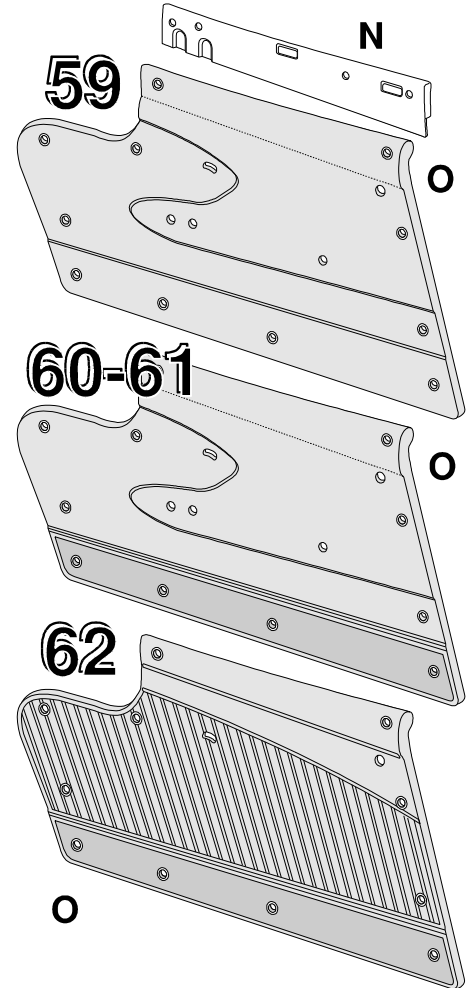

Select 4 different types of Panels...

	Lower	Upper	Trimmed	Deluxe
Per pair	349.00	239.00	497.00	1089.00
58 Charcoal	1469160	1469163	1469166	1469169
58 Red	1469161	1469164	1469167	1469170
58 Blue	1469162	1469165	1469168	1469171

The above are the **Authentic Charcoal** color not Black

59-62 Seville Grain Door Panels

N 59-62 Upper Metal Supports Only
without foam pad or Vinyl. Pair 1468444 58.75

59-62 Lower Door Panels

Include a die cut moisture resistant cardboard backing with all the Vinyl covering for upper panel metal support and matching armrest Vinyl covers and carpeting. You must reuse your upper door metal support. Pair **UPS O/S.** 197.00

O 59-62 Mounted Door Panel with Upper Supports

These include the lower door panels as described previously, plus are mounted with Vinyl covered upper metal supports **O/S.** 59-61 are 297.00 62 are 297.00