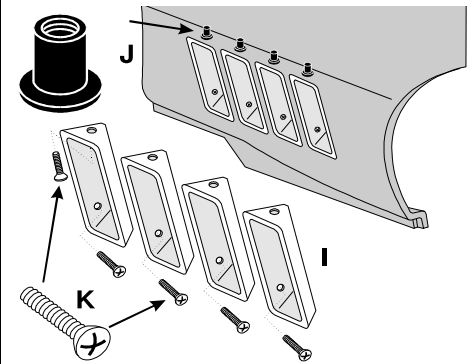

I 69 Chrome Fender Louvers Chrome plated with inner frosted Gray paint finish. Also will fit 68 models.		
LH Chrome Louver 4 reqd.	8147118	55.70
RH Chrome Louver 4 reqd.	8147119	53.80
Chrome Louver 8 Piece Set includes above		
4 LH & 4 RH Does 1 car.	8147122	425.00
NOTE 69 Louver Mounting Hardware: Does 1 car Our kits have 16 Pieces - not 8 pieces		
J OEM Rubber Mount Nut 16 Piece Set	8147140	12.00
J Replacement Mount Nut 16 Piece Set	8147163	9.50
K Chrome Screw 16 Piece Set	8147141	5.50

L 69-76 "Stingray" Script Select from...		
GM has Black paint on sides	8147114	91.70
Repro has Black paint on lower surface only...		
69-73 Repro "Stingray" USA	8147158	44.50
69-73 Repro "Stingray" Import	8147162	42.00
74-76 Repro "Stingray" USA	8147160	43.25