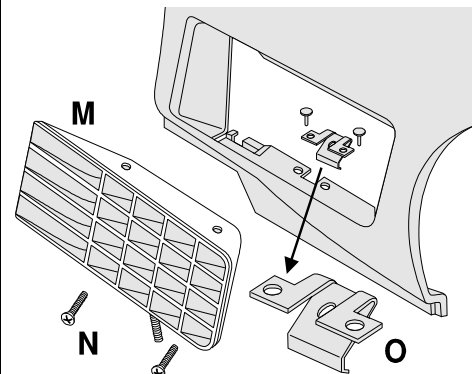

M 70-72 Fender Louvers		
LH Fender Louver NOS	8147150	Disc
RH Fender Louver NOS	8147151	0.00
N 70-72 Louver 14 Piece Mounting Kit with 4 chrome screws, 4 U-nuts, 4 rivets & 2 nuts with integral star washers. Does 1 car	8147152	4.25
O 70-72 Fender Louver Mounting Clip Stainless spring steel, essential for mounting the bottom of the louver. 2 reqd.	8147154	9.00

77-79 Fender Crossed Flags Emblem		
2 reqd	8147125	87.50
80-82 L-82 Emblem 2 reqd.	8147126	19.95
80-82 Black Plastic Fender Vent		
LH Black Plastic Vent	8147131	49.50
RH Black Plastic Vent	8147132	49.50
80-82 Fender Vent 6 Piece Mounting Kit includes 6 U-Nuts plus 6 Black Torx Head Screws	8147130	3.75
82 "Crossfire Injection" Emblem 2 reqd	8147156	49.95

Fuel Injection Emblems

57 F.I. Emblem NOS	8148105	45.00
58-61 F.I. Emblem NOS	8148106	81.00
62 F.I. Emblems Pair	8148107	64.50
63-64 F.I. Emblem 2 reqd	8148108	67.00
63-65 F.I. Emblem on Plenum	8148109	59.00
65 F.I. Emblem NOS 2 reqd	8148110	75.00
65 F.I. Emblems Repro Pair	8148112	64.25

Speed Nut Kits

Regularly Imitated
nobody beats our price or completeness
Save Time *does one car*
Factory Style Nuts
self threading sheet metal style
Mounts these Parts
Emblems, Flags, Nameplates, TailLamps
Marker Lamps, Heater & AC Boxes, 63,
LT-1 & 454 Hood Grills, 427 & 454
Numerals plus Exhaust Bezels