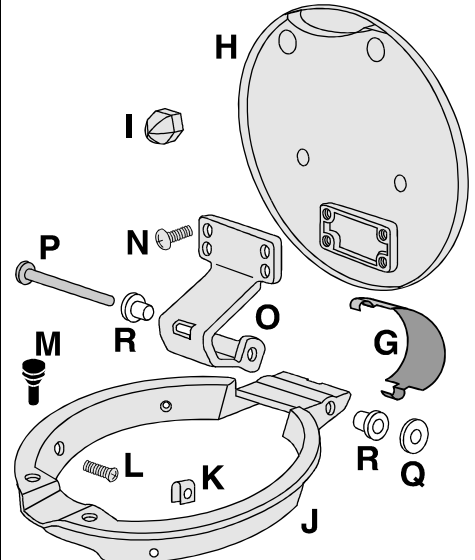

68-82 Gas Door & Bezel

1. **H** Gas Filler Doors all repros with proper emblem mtg holes
- 69-70 Gas Filler Door Repr 1294548 41.50
- 71-73 Gas Filler Door Repr 1294549 41.50
4. 74 Gas Filler Door Repr no hole 1294550 41.50
- 75-76 Gas Filler Door Repr 1294551 41.50
6. 77 Gas Filler Door Repr 1294552 41.50

1. **I** 68-82 Gas Door Emblem Mounting Nuts
   Acorn Style Pair 1294570 2.50
2. **J** 68-82 Gas Door Emblems see page 126
3. **K** 4 Piece U-Nut Set 1294559 2.80
4. **L** 4 Piece Screw Set 1294557 2.25
- 68-77 Chrome Set also fits 78-82 1294557 2.25
- 78-82 Black Set also fits 68-77 1294558 2.25

- 71-77 Gas Filler Door Genuine GM replacement holes for 71-76 1294541 55.50
- 78-79 Gas Filler Door 1294544 Disc
- 80-82 Gas Filler Door 1294545 85.00

1. **H** 68-70 Chrome Bezel 1294540 66.50
- 71-77 Chrome Bezel NOS 1294560 69.50
- 71-77 Chrome Bezel Repr with hinge, spring, pin, bumpers, bushing 1294539 76.25
- 78-82 Black Bezel NOS 1294563 85.00
- 68-82 Gas Door Bezel Mounting Hardware: