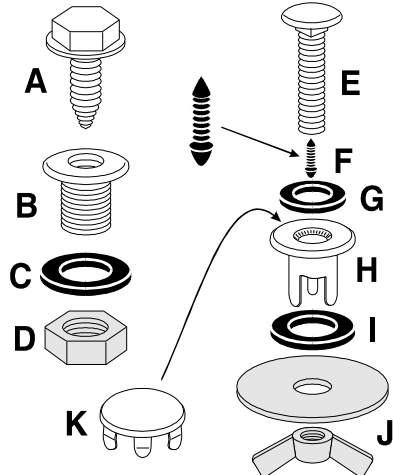

**56-75 Hardtop Side Mount Hardware**

- A** 56-75 Washer Head Hardtop Mount Bolt  
**Stainless Steel** bolts have an integral hex washer head.  
 Hex Hardtop Bolts **Repro** 2-4 reqd. 1334601 **4.50**  
 Hex Hardtop Bolts **NOS** 2-4 reqd. 1334606 **6.00**
- B** 56-75 Round Mount Nut on the Deck Lid  
**Stainless Steel** nuts are threaded both inside & outside.  
 Hardtop Nut **Repro** 2-4 reqd. 1334627 **6.45**  
 Hardtop Nut **NOS** 2-4 reqd. 1334605 **16.00**
- C** 56-75 Hardtop Mount Nut Rubber Washer  
 Prevents scratches in the paint & damage from water leaks. Pair. 1-2 pair reqd. 1334603 **2.00**
- D** 56-75 Hardtop Mounting Bolt Jamb Nuts  
 Mounts round nut. Pair. 1-2 pair reqd. 1334602 **3.50**

**63-67 Hardtop Rear Mount Hardware**

- E** 63-75 Round Head Chrome Hollow Mounting Bolt  
 Chrome Bolt **Repro** 2 reqd 1334612 **4.00**  
 Chrome Bolt **NOS** 2 reqd 1334622 **7.50**
- F** 63-75 Mounting Bolt Plastic Bumper mounts in the above hollow bolts to prevent deck lid paint scratches.  
 Plastic Bumper Pair **Repro** 1334611 **6.50**  
 Plastic Bumper Pair **NOS** 1334621 **12.50**
- G** 63-75 Mounting Bolt Rubber Washer  
 Prevent water leak damage. Pair 1334624 **2.00**
- H** 63-75 Stainless Bezel bend the 3 tabs over to install.  
 Bezel **Repro** 2 reqd 1334629 **6.45**  
 Bezel **NOS** 2 reqd. 1334623 **22.50**
- I** 63-75 Bezel Mounting Gaskets  
 Prevent paint scratches & leaks. Pair 1334625 **2.00**
- J** 63-75 Round Head Bolt Mounting Kit  
 Includes 2 large flat steel washers & 2 steel wing nuts.  
**Does 1 car.** 1334626 **2.50**

**63-75 Hardtop Snap-In Plugs**

- K** These Stainless steel plugs fill the holes in the deck lid, when the hardtop is removed. **Does 1 car.**  
 1334630 **3.95** Pair

**Hardtop Mounting Kits**

*These kits include the Repro parts as required.*