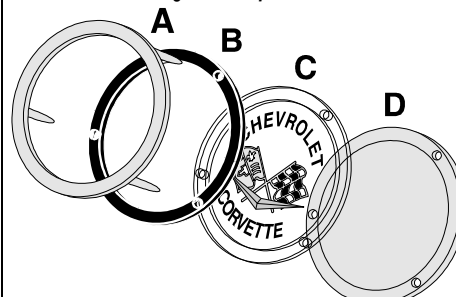

56-75 Hardtop Side Mount Hardware

1. **A** 56-75 Washer Head Hardtop Mount Bolt
   Stainless Steel bolts have an integral hex washer head.
   Hex Hardtop Bolts **Repro** 2-4 reqd. 1334601 **4.50**
   Hex Hardtop Bolts **NOS** 2-4 reqd. 1334606 **6.00**
2. **B** 56-75 Round Mount Nut on the Deck Lid
   Stainless Steel nuts are threaded both inside & outside.
   Hardtop Nut **Repro** 2-4 reqd. 1334627 **6.45**
   Hardtop Nut **NOS** 2-4 reqd. 1334605 **16.00**
3. **C** 56-75 Hardtop Mount Nut Rubber Washer
   Prevents scratches in the paint & damage from water leaks. Pair. 1-2 pair reqd. 1334603 **2.00**
4. **D** 56-75 Hardtop Mounting Bolt Jamb Nuts
   Mounts round nut. Pair. 1-2 pair reqd. 1334602 **3.50**

63-67 Hardtop Rear Mount Hardware

1. **E** 63-75 Round Head Chrome Hollow Mounting Bolt
   Chrome Bolt **Repro** 2 reqd 1334612 **4.00**
   Chrome Bolt **NOS** 2 reqd 1334622 **7.50**
2. **F** 63-75 Mounting Bolt Plastic Bumper mounts in the above hollow bolts to prevent deck lid paint scratches.
   Plastic Bumper Pair **Repro** 1334611 **6.50**
   Plastic Bumper Pair **NOS** 1334621 **12.50**
3. **G** 63-75 Mounting Bolt Rubber Washer
   Prevent water leak damage. Pair 1334624 **2.00**
4. **H** 63-75 Stainless Bezel bend the 3 tabs over to install.
   Bezel **Repro** 2 reqd 1334629 **6.45**
   Bezel **NOS** 2 reqd. 1334623 **22.50**
5. **I** 63-75 Bezel Mounting Gaskets
   Prevent paint scratches & leaks. Pair 1334625 **2.00**
6. **J** 63-75 Round Head Bolt Mounting Kit
   Includes 2 large flat steel washers & 2 steel wing nuts.
   Does 1 car. 1334626 **2.50**

63-75 Hardtop Snap-In Plugs

1. **K** These Stainless steel plugs fill the holes in the deck lid, when the hardtop is removed. **Does 1 car.**
   1334630 **3.95** Pair

Hardtop Mounting Kits

These kits include the Repro parts as required.

Individual List			
56-60	12 Piece Kit	ABCD	$ 44.40 1334680 34.50
61-62	16 Piece Kit	ABCD	$ 59.20 1334681 39.50
63-67	20 Piece Kit	ABCDEFGHIJ	$ 60.45 1334682 34.50
68-75	13 Piece Kit	ABCDEFGHIJ	$ 45.00 1334683 32.50