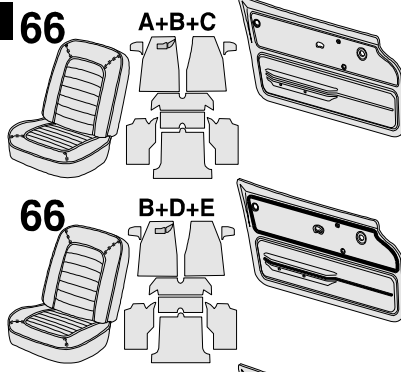

1966 Packages

1. A Vinyl Seat Covers Pg 213
   - B Molded 80/20 Carpet Pg 211
   - C Molded Door Panels Pg 207
   - D Deluxe Door Panels with Attached Trim Pg 207
   - E Leather Seat Covers Pg 214
2. 66 **A+B+C** 9898133 877.00
3. 66 **A+B+D** 9898258 1137.00
4. 66 **B+C+E** 9898136 1067.00
5. 66 **B+D+E** 9898259 1327.00