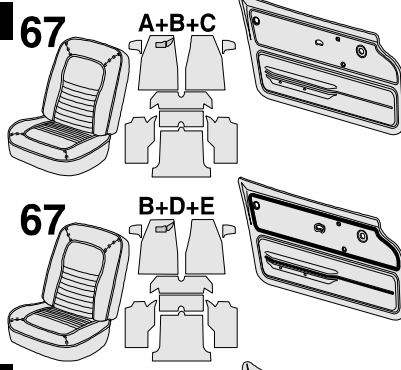

1967 Packages

1. A Vinyl Seat Covers Pg 213
   - B Molded 80/20 Carpet Pg 211
   - C Molded Door Panels Pg 207
   - D Deluxe Door Panels with Attached Trim Pg 207
   - E Leather Seat Covers Pg 214
2. 67 **A+B+C** 9898134 877.00
3. 67 **A+B+D** 9898261 1137.00
4. 67 **B+C+E** 9898137 1067.00
5. 67 **B+D+E** 9898262 1327.00