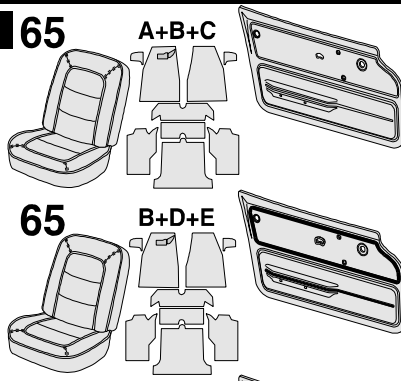

1965 Packages

- A Vinyl Seat Covers Pg 213
 - B Molded 80/20 Carpet Pg 211
 - C Molded Door Panels Pg 207
 - D Deluxe Door Panels with Attached Trim Pg 207
 - E Leather Seat Covers Pg 214
- 65 **A+B+C** 9898132 877.00
- 65 **A+B+D** 9898255 1137.00
- 65 **B+C+E** 9898135 1067.00
- 65 **B+D+E** 9898256 1327.00

1970 Packages

- A Vinyl Seat Covers Pg 214
 - B 80/20 Molded Carpet with Jute on the Front Pg 212
 - C Molded Door Panels Pg 208
 - D Cut Pile Molded Carpet With Jute on the Front Pg 212
 - E Deluxe Door Panels with Attached Trim Pg 208
 - F Leather Seat Covers Pg 215
- 70 **A+B+C** 9898144 837.00
- 70 **C+D+F** 9898151 945.00
- 70 **D+E+F** 9898158 1339.00

1966 Packages

- A Vinyl Seat Covers Pg 213
 - B Molded 80/20 Carpet Pg 211
 - C Molded Door Panels Pg 207
 - D Deluxe Door Panels with Attached Trim Pg 207
 - E Leather Seat Covers Pg 214
- 66 **A+B+C** 9898133 877.00
- 66 **A+B+D** 9898258 1137.00
- 66 **B+C+E** 9898136 1067.00
- 66 **B+D+E** 9898259 1327.00