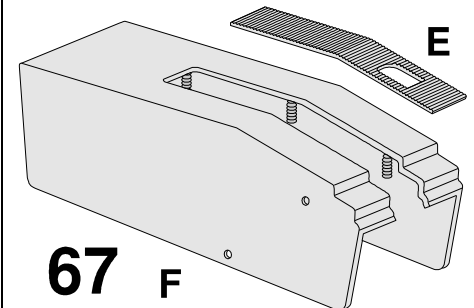

67 F

67 Parking Console Mounting Hardware. Does 1 car.

4 Piece Chrome Screw Set	4780104	2.25
Front Mounting U-Nut 4 Pieces Set	4780105	2.00
Rear Mounting Screw 2 Piece Set	4780106	1.75
Rear Mounting U-Nut 2 Piece Set	4780107	1.75
Slider Seal Mounting Nut 10 Pieces	4780108	3.00
Chrome U-Trim disc NOS	4780120	0.00

65-82 Mechanism & Shoes

65-82 OEM Brake Parts

Parking Brake Shoe Set Does 1 car	4779230	54.50
Shoe Anchor Pin 2 reqd OEM not repto	5400270	19.95
Shoe Anchor Pin Bolt OEM 2 reqd	4779210	8.50
Shoe Anchor Pin Plate 2 reqd	4779212	3.45
Star Wheel Adjuster Screw & Socket 2 reqd OEM not repto	4779218	39.90
Shoe Pull Back Spring upper with dual coils 2 reqd	4779214	5.00
Adjuster Screw Spring lower with single coil 2 reqd	4779216	4.00
LH Lever & Strut Assembly OEM	4779220	24.80
RH Lever & Strut Assembly OEM	4779222	24.00