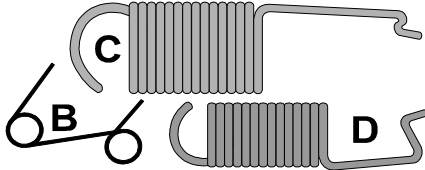

B 53-66 Parking Brake Handle Pawl Spring
It produces that Click-Click-Click sound as you pull out the brake handle. 4779999 3.00

C 63 Parking Brake Return Spring 4779125 4.00

D 64-82 Parking Brake Return Spring
Similar to 63, but smaller. 4779160 4.50

53-62 Parking Brake

All cables include the inner cable & outer housing.

53-62 Front Parking Cable	4779101	51.95
53-62 Rear Parking Cable 2 reqd	4779102	44.90
53-62 Cable "L" Shaped Clevis 3 reqd	4779104	7.00
53-62 Rear Cable to Frame Retainer Clip 1 reqd per cable; 2 per car.	4779110	2.50
53-54 Parking Brake Flasher Harness	2515218	17.00
55-57 Parking Brake Flasher Harness	2515219	17.00
58-60 Parking Brake Alarm Harness	2515215	17.00
61-62 Parking Brake Alarm Harness	2515217	17.00

61-66 Flashing Bulb

61-66 Parking Brake Alarm Warning Flashing Bulb also use of 63-67 Headlamp Warning	9740106	2.95

63 Parking Brake

63 Front Parking Cable Stainless	4779120	Disc
63 Front Parking Cable Firewall Seal	4779150	3.00
63 Front Parking Cable Firewall Retainer Use 1 inner & 1 outer. 2 reqd	4779110	2.50
63 Front Cable Clamp to the frame	4779121	2.50
63 Front Cable Clevis & Pin	4779113	13.50
63 Idler Lever	4779114	39.95
63 Idler Lever Bronze Bushing	4779115	9.75
63 Idler Lever J-Bolt	4779112	22.50
63 Lever Return Spring	4779125	4.00
63 Cable Equalizer NOS	4779122	0.00
63 Cable Equalizer Repto	4779111	30.00
63 LH Rear Parking Cable NOS	4779130	45.00
63 LH Rear Parking Cable Repto	4779242	49.95
63 RH Rear Parking Cable NOS	4779131	65.00
63 RH Rear Parking Cable Repto	4779243	59.00
63 Cable Grommet replmt 2 reqd	4779118	4.00
63 Rear Cable Frame Retainer Clip 2 reqd	4779110	2.50
63 Rear LH to RH Cable Connector	4779158	4.00
63 Rear Cable to Frame Mounting Clip 4 Piece Set 2 reqd.	4779159	4.25

64-66 Front Parking Cable

64-66 Parking Brake Alarm Switch	4779240	9.00
64-66 Front Parking Cable	4779151	42.95
64-66 Cable Grommet Replacement	4779118	4.00
64-66 Cable Pulley Mounting Bracket	4779117	32.50
64-66 Cable Pulley with Spacer	4779196	28.75
64-66 Front Cable Mounting Clips Pair	4779142	2.95
64-66 Front Clip Mounting Bolt	4779143	1.00
64-66 Middle Clip Mounting Nut	4779144	0.95
64-66 Front Cable to Frame Rear Clip Mounting Kit with bolt, nut & lock washer.	4779145	1.95
64-66 Underbody Lever	4779162	23.75
64-66 Lever Bronze Bushing	4779115	9.75
64-66 Lever J-Bolt & Rod	4779116	33.50
64-66 Lever Mounting 3 Piece Kit with bolt, nut & lock washer.	4779129	1.95
64-66 Parking Return Spring	4779160	4.50
64-66 Cable Equalizer	4779161	6.00

64-65 Drum Brake Rear Cable