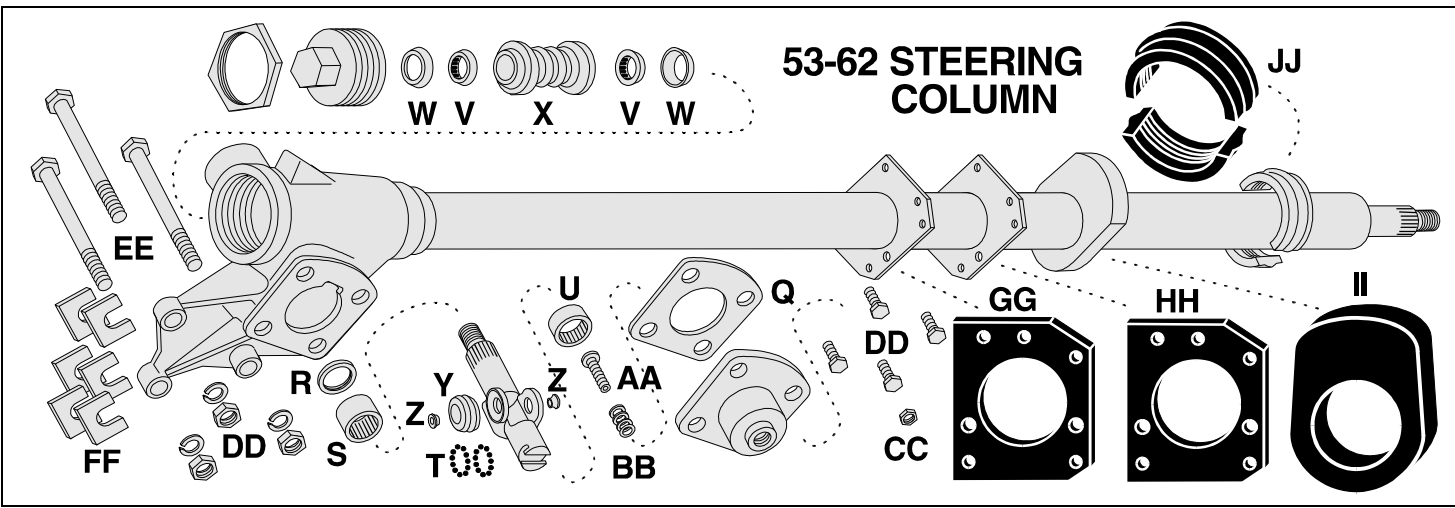

53-62 Steering Box Major Rebuild Kit

Steering Box Rebuild Kit Includes
 1 New Worm Gear with Shaft & Nut,
 2 New Worm Gear Caged Bearing & Races
 2 New Worm Gear Races,
 1 New Sector Roller Wheel Only,
 22 New Sector Shaft Ball Bearing & Races
 2 New Sector Shaft Bearings & 1 Oil Seal,
 1 New Upper Bearing with horn wire,
 1 New Side Cover Gasket,
53-57 Steering Box Service 6518705 439.95
58-62 Steering Box Service 6518710 439.95

53-82 Steering Box Lube

Steering Box Lube very thick, install with a grease or caulking gun. 14 ounces 8800446 6.50

63-66 Steering Column Mast Jacket Clamp

Stamped steel with Black paint finish, includes indented hex head sheet metal mounting screw. 6518205 6.50
63-66 Indented Hex Washer Head Mounting Screw this is included with the above clamp 6518206 1.95